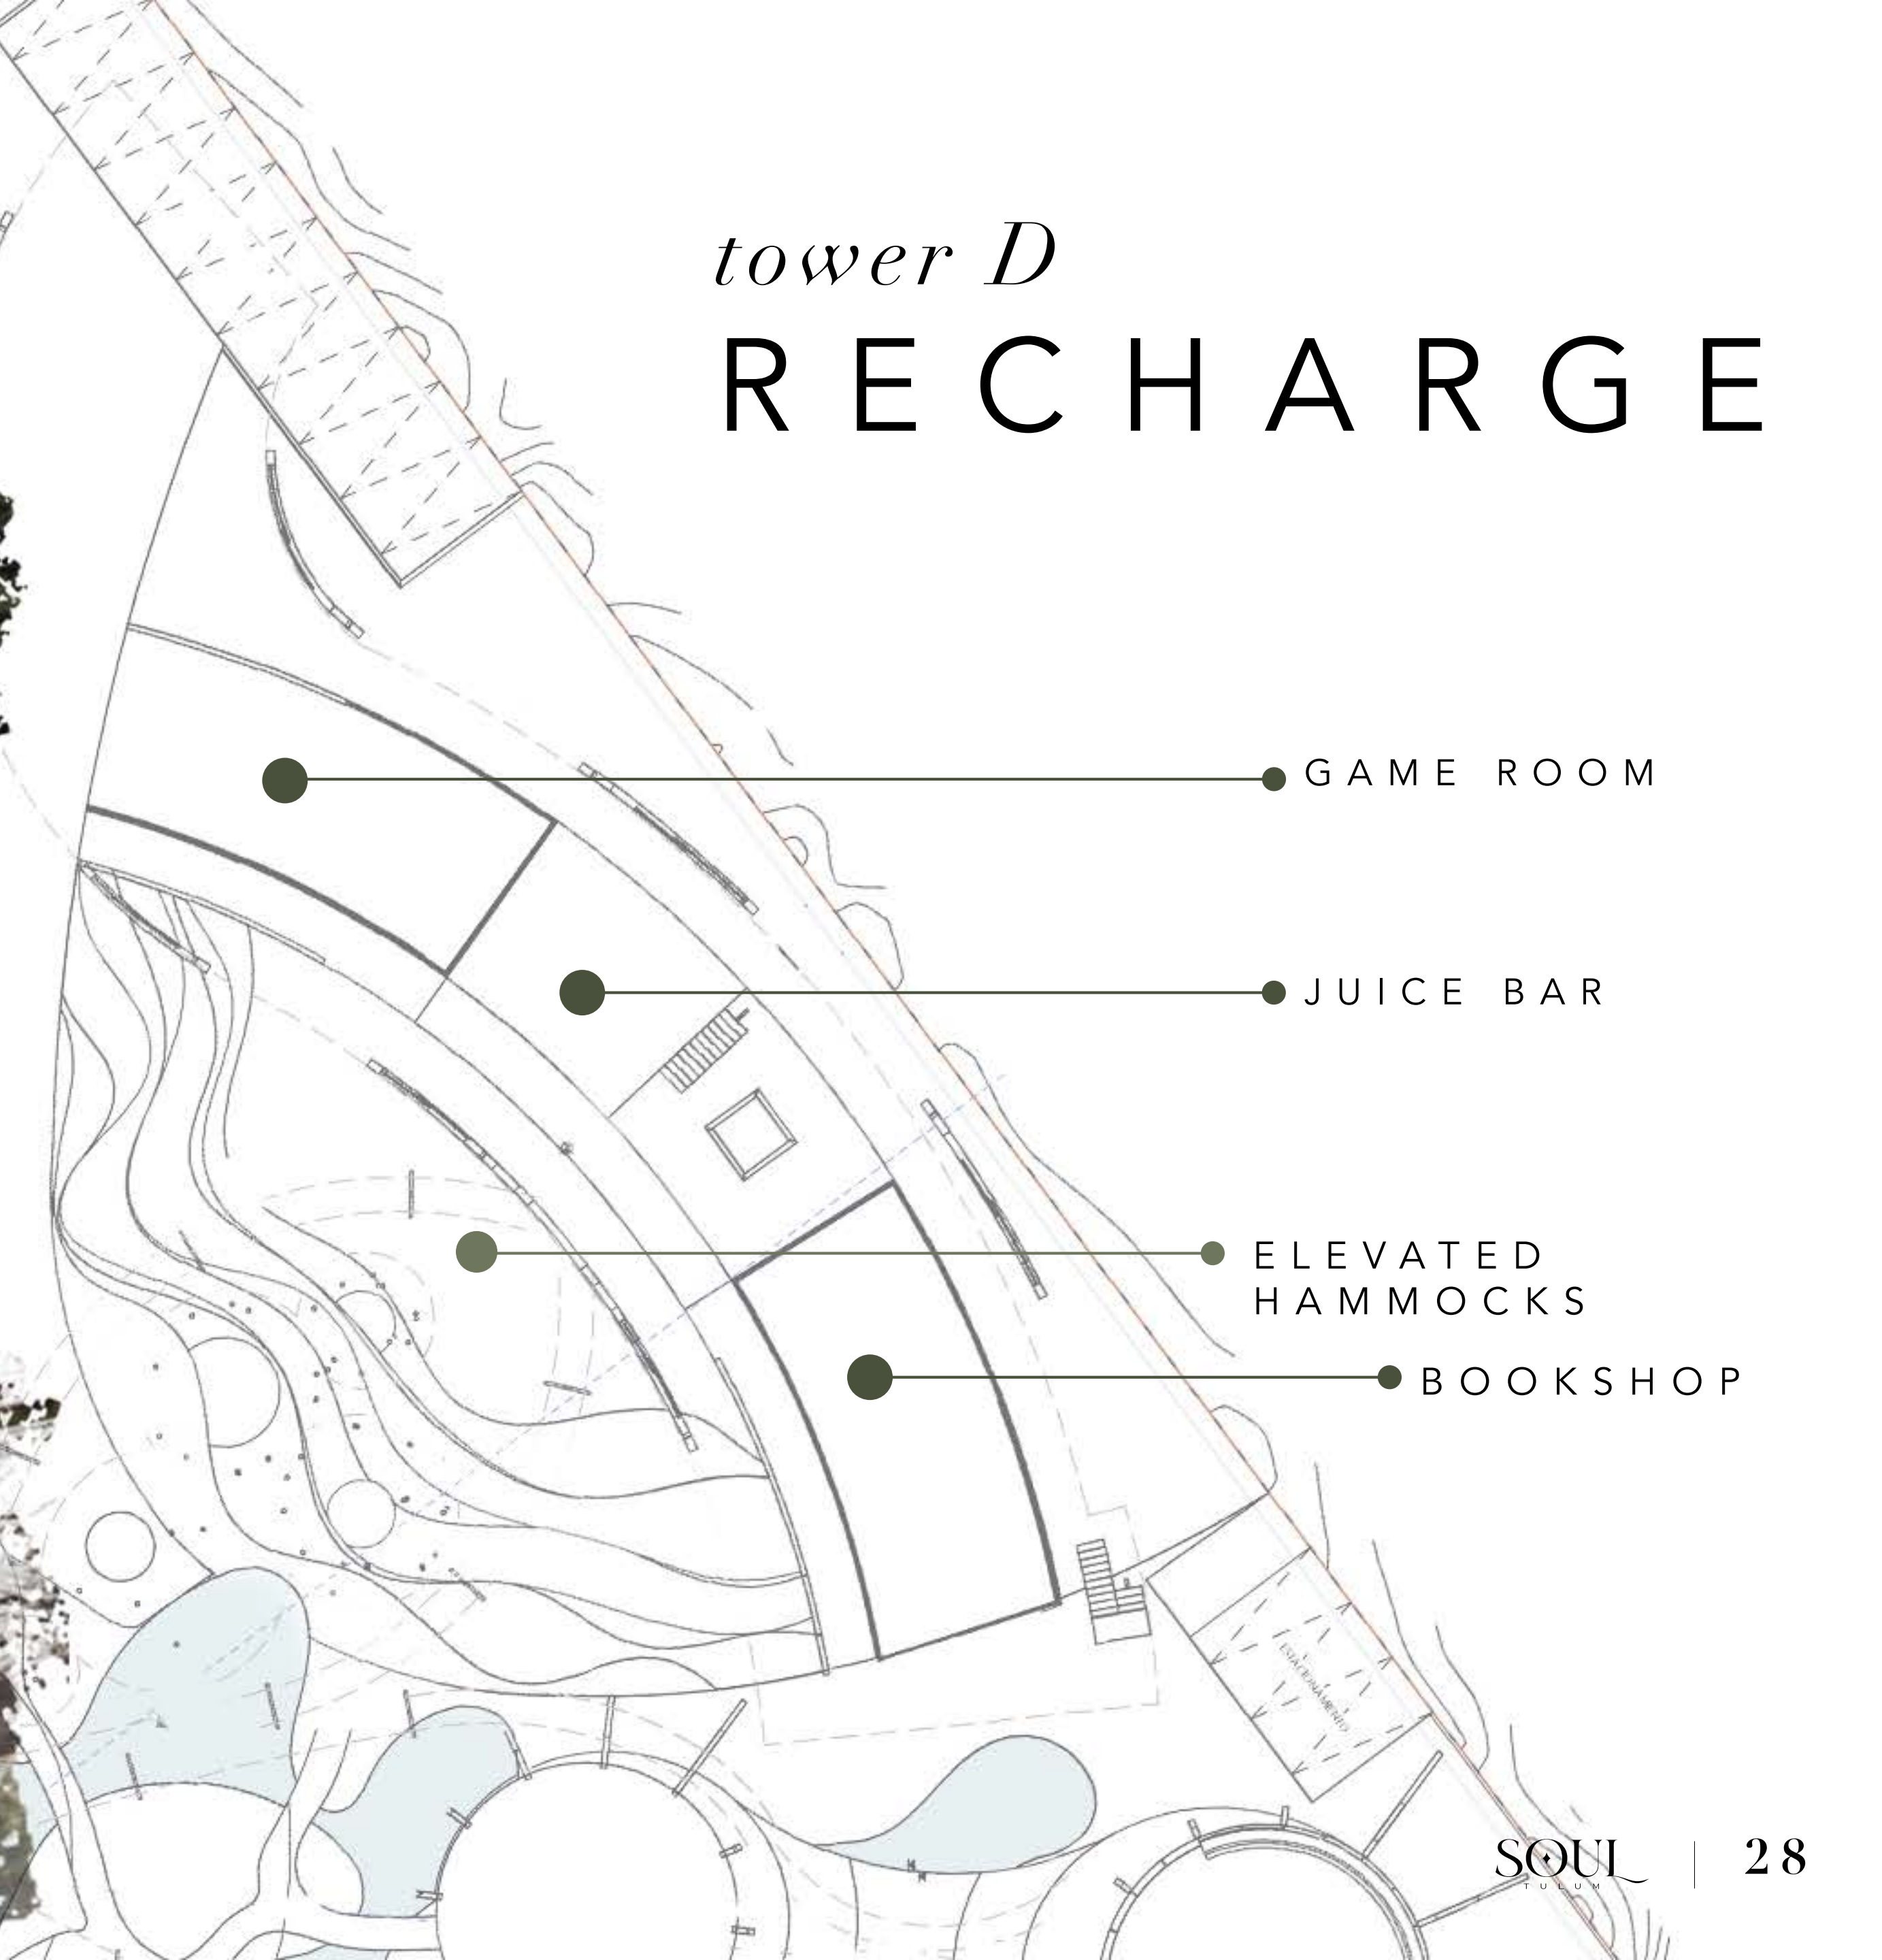

# BUSINESS

NEW  
roads

*tower D*

# RECHARGE

● GAME ROOM

● JUICE BAR

● ELEVATED  
HAMMOCKS

● BOOKSHOP

SOUT  
TOLU M

SPA  
underground